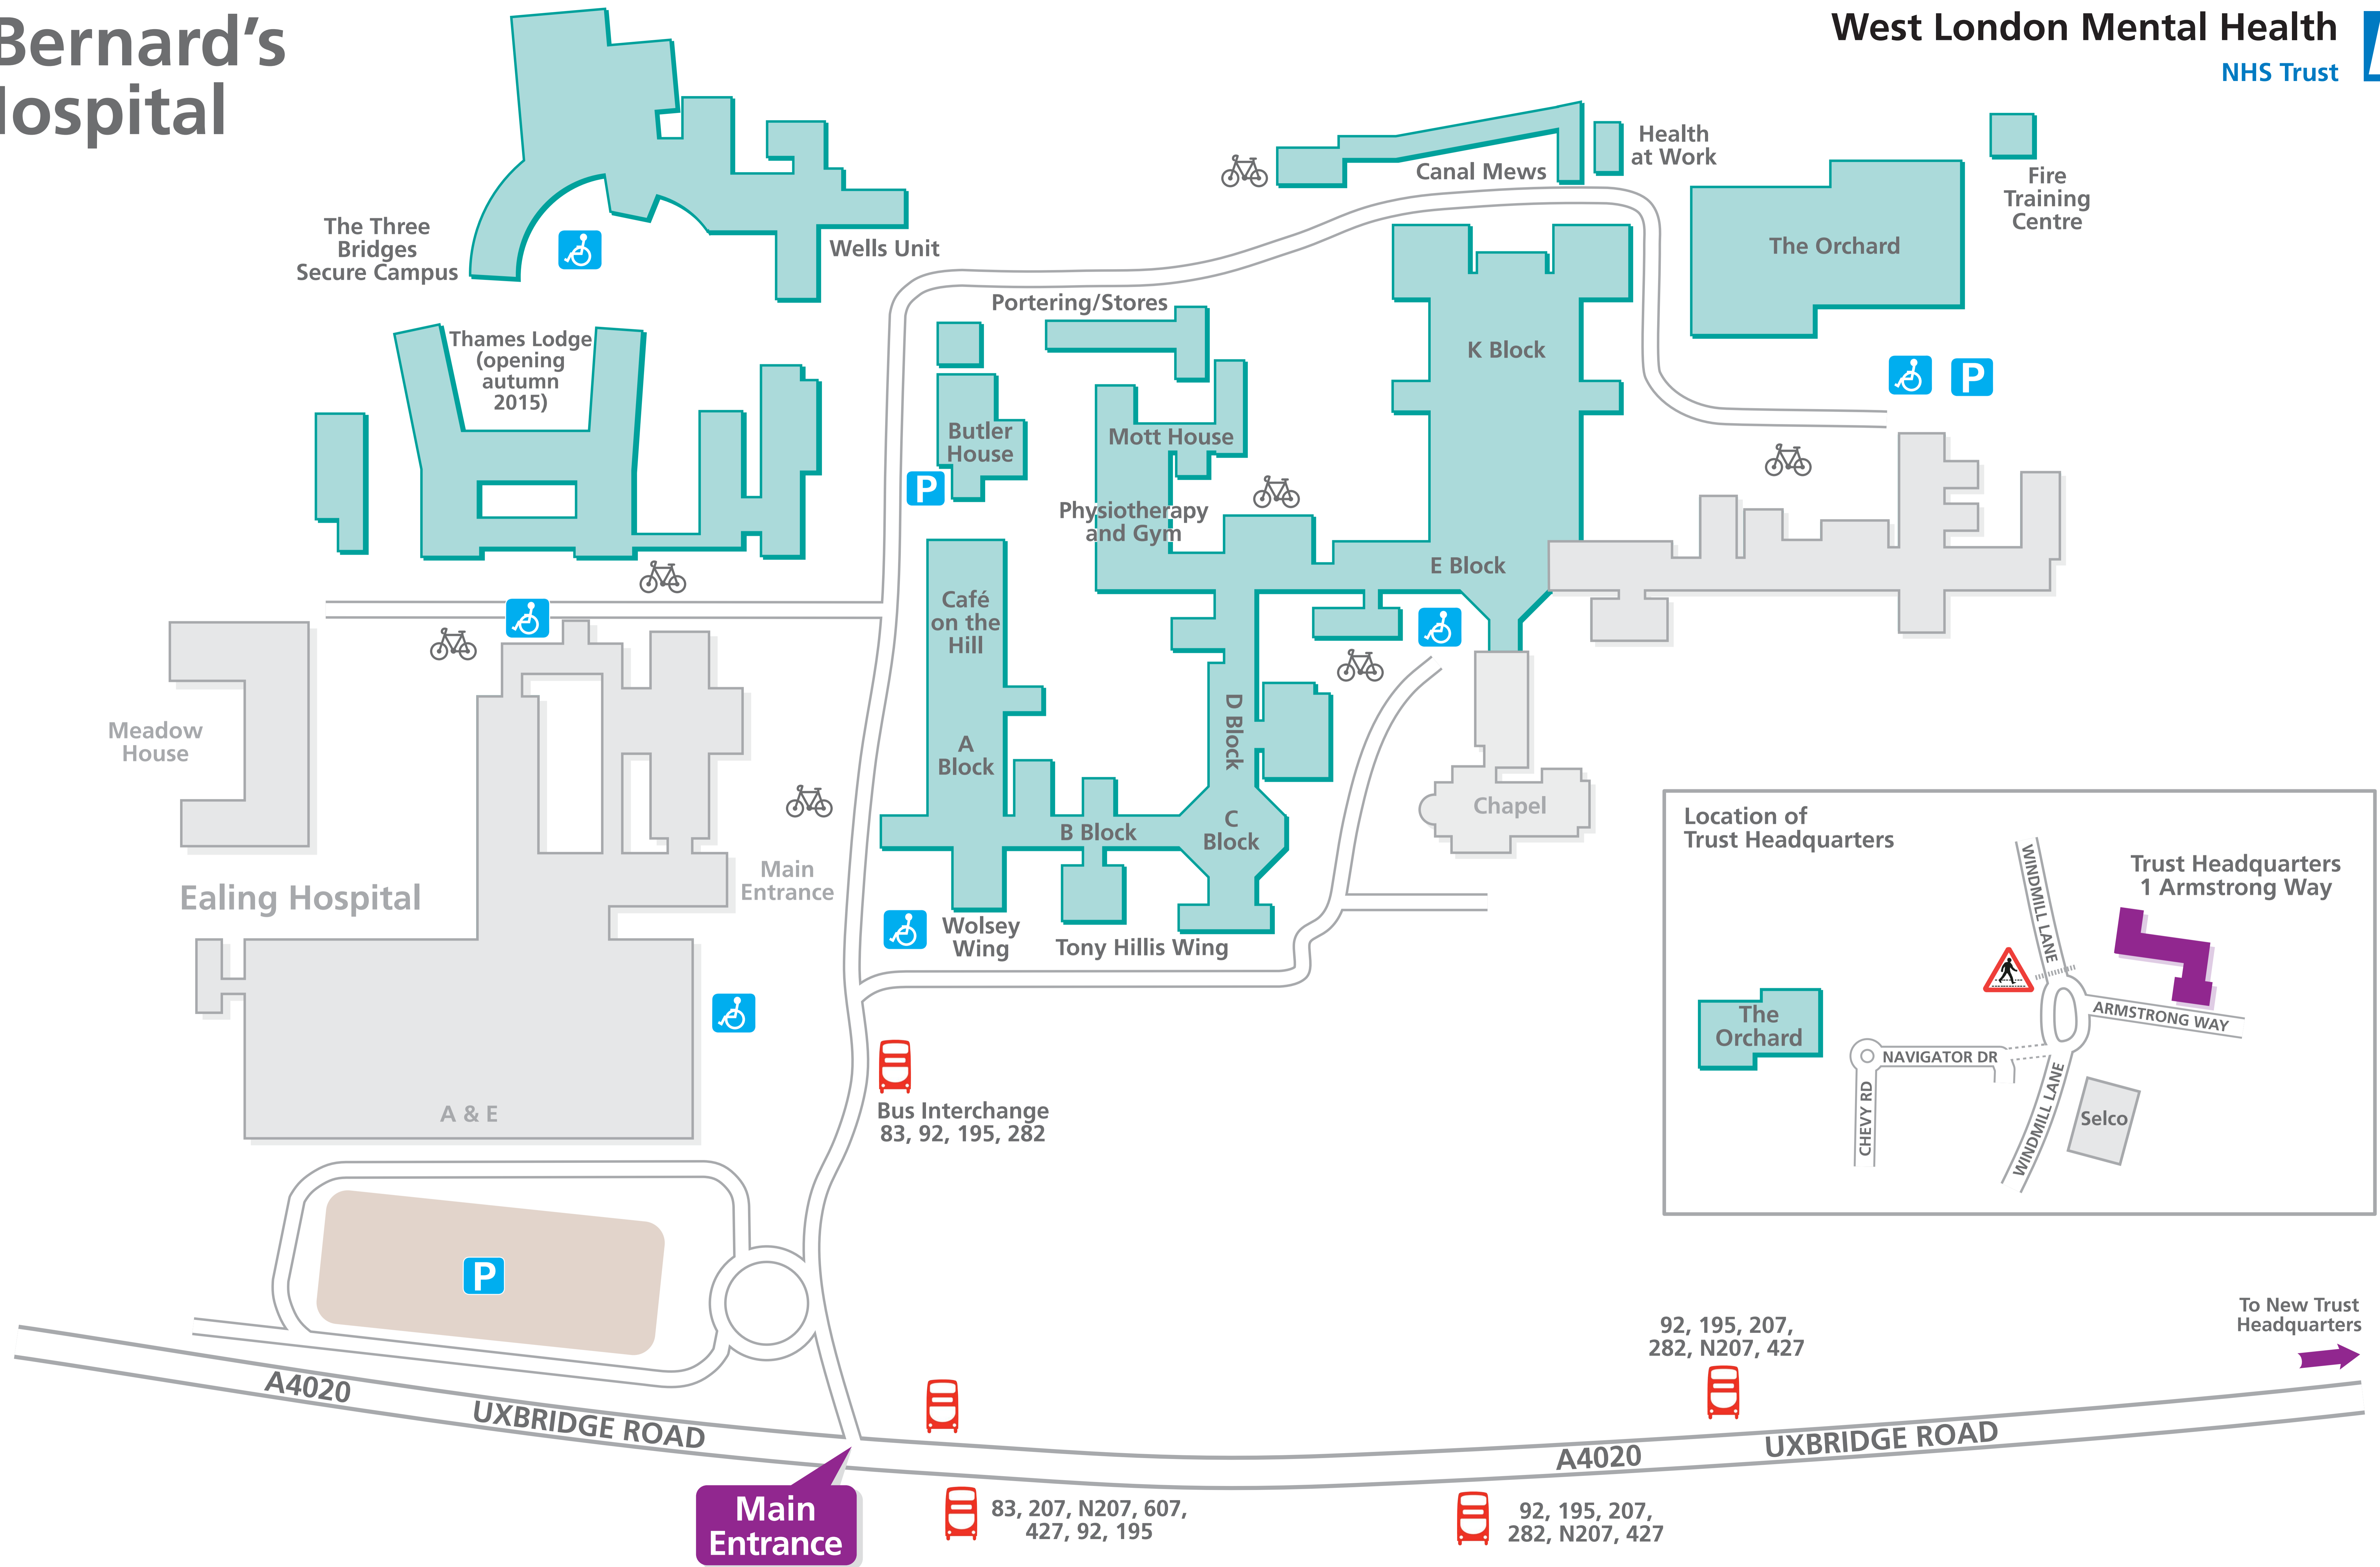

# St Bernard's Hospital

West London Mental Health

NHS Trust

**Main Entrance**

83, 207, N207, 607, 427, 92, 195

92, 195, 207, 282, N207, 427

92, 195, 207, 282, N207, 427

To New Trust Headquarters